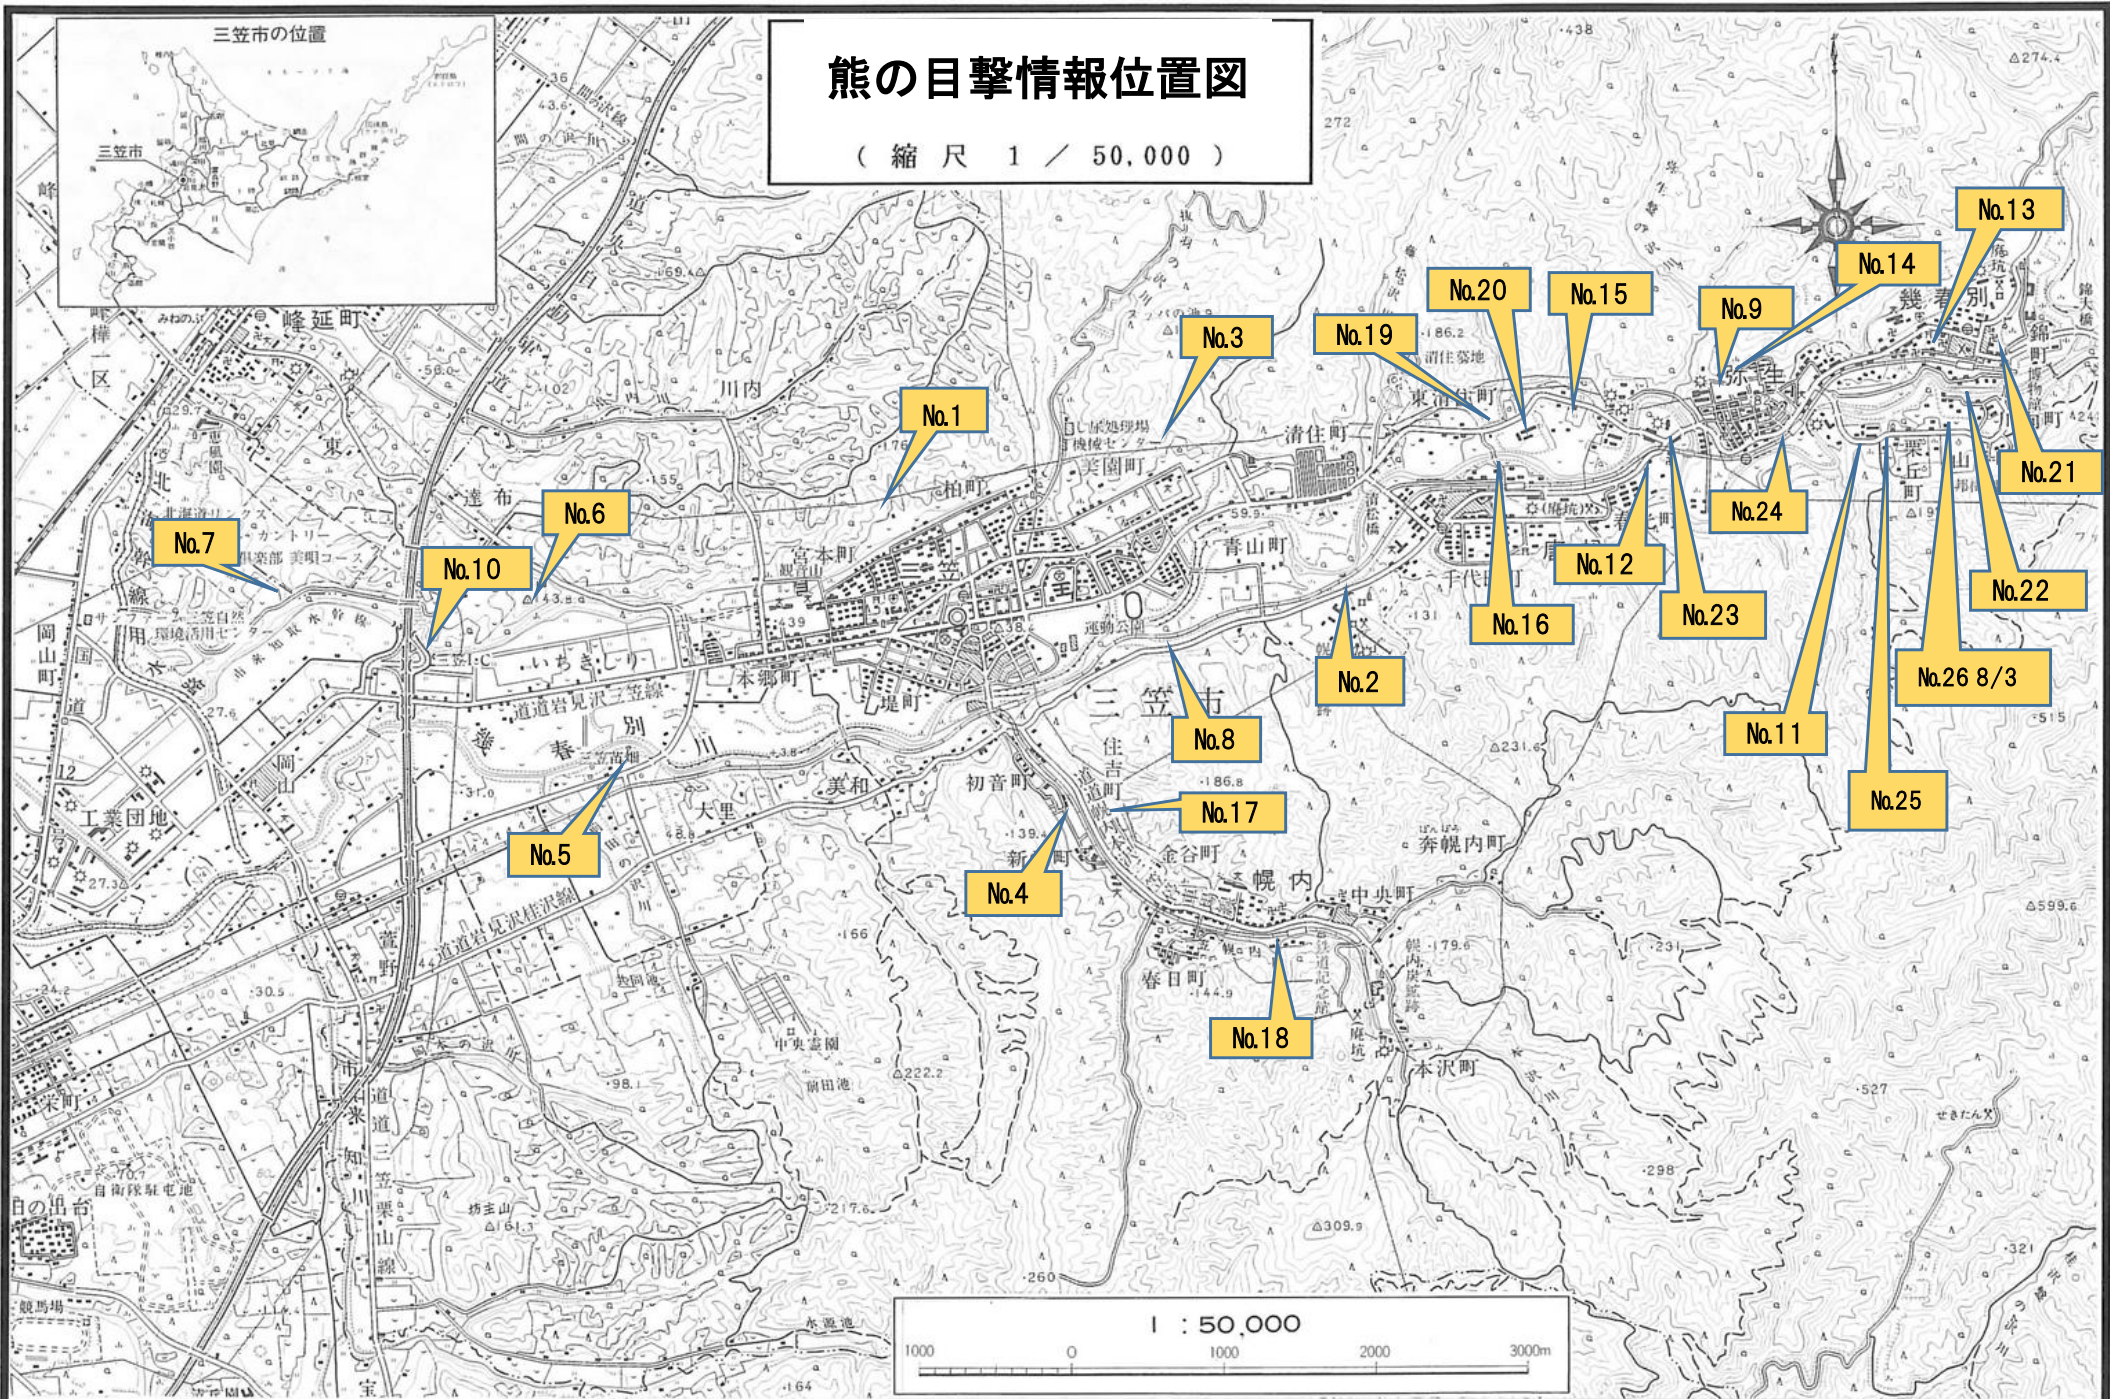

# 熊の目撃情報位置図

( 縮尺 1 / 50,000 )

三笠市の位置

No.7

No.10

No.6

No.1

No.3

No.19

No.20

No.15

No.9

No.14

No.13

No.21

No.22

No.26 8/3

No.25

No.11

No.23

No.12

No.16

No.2

No.8

No.17

No.4

No.18

1 : 50,000