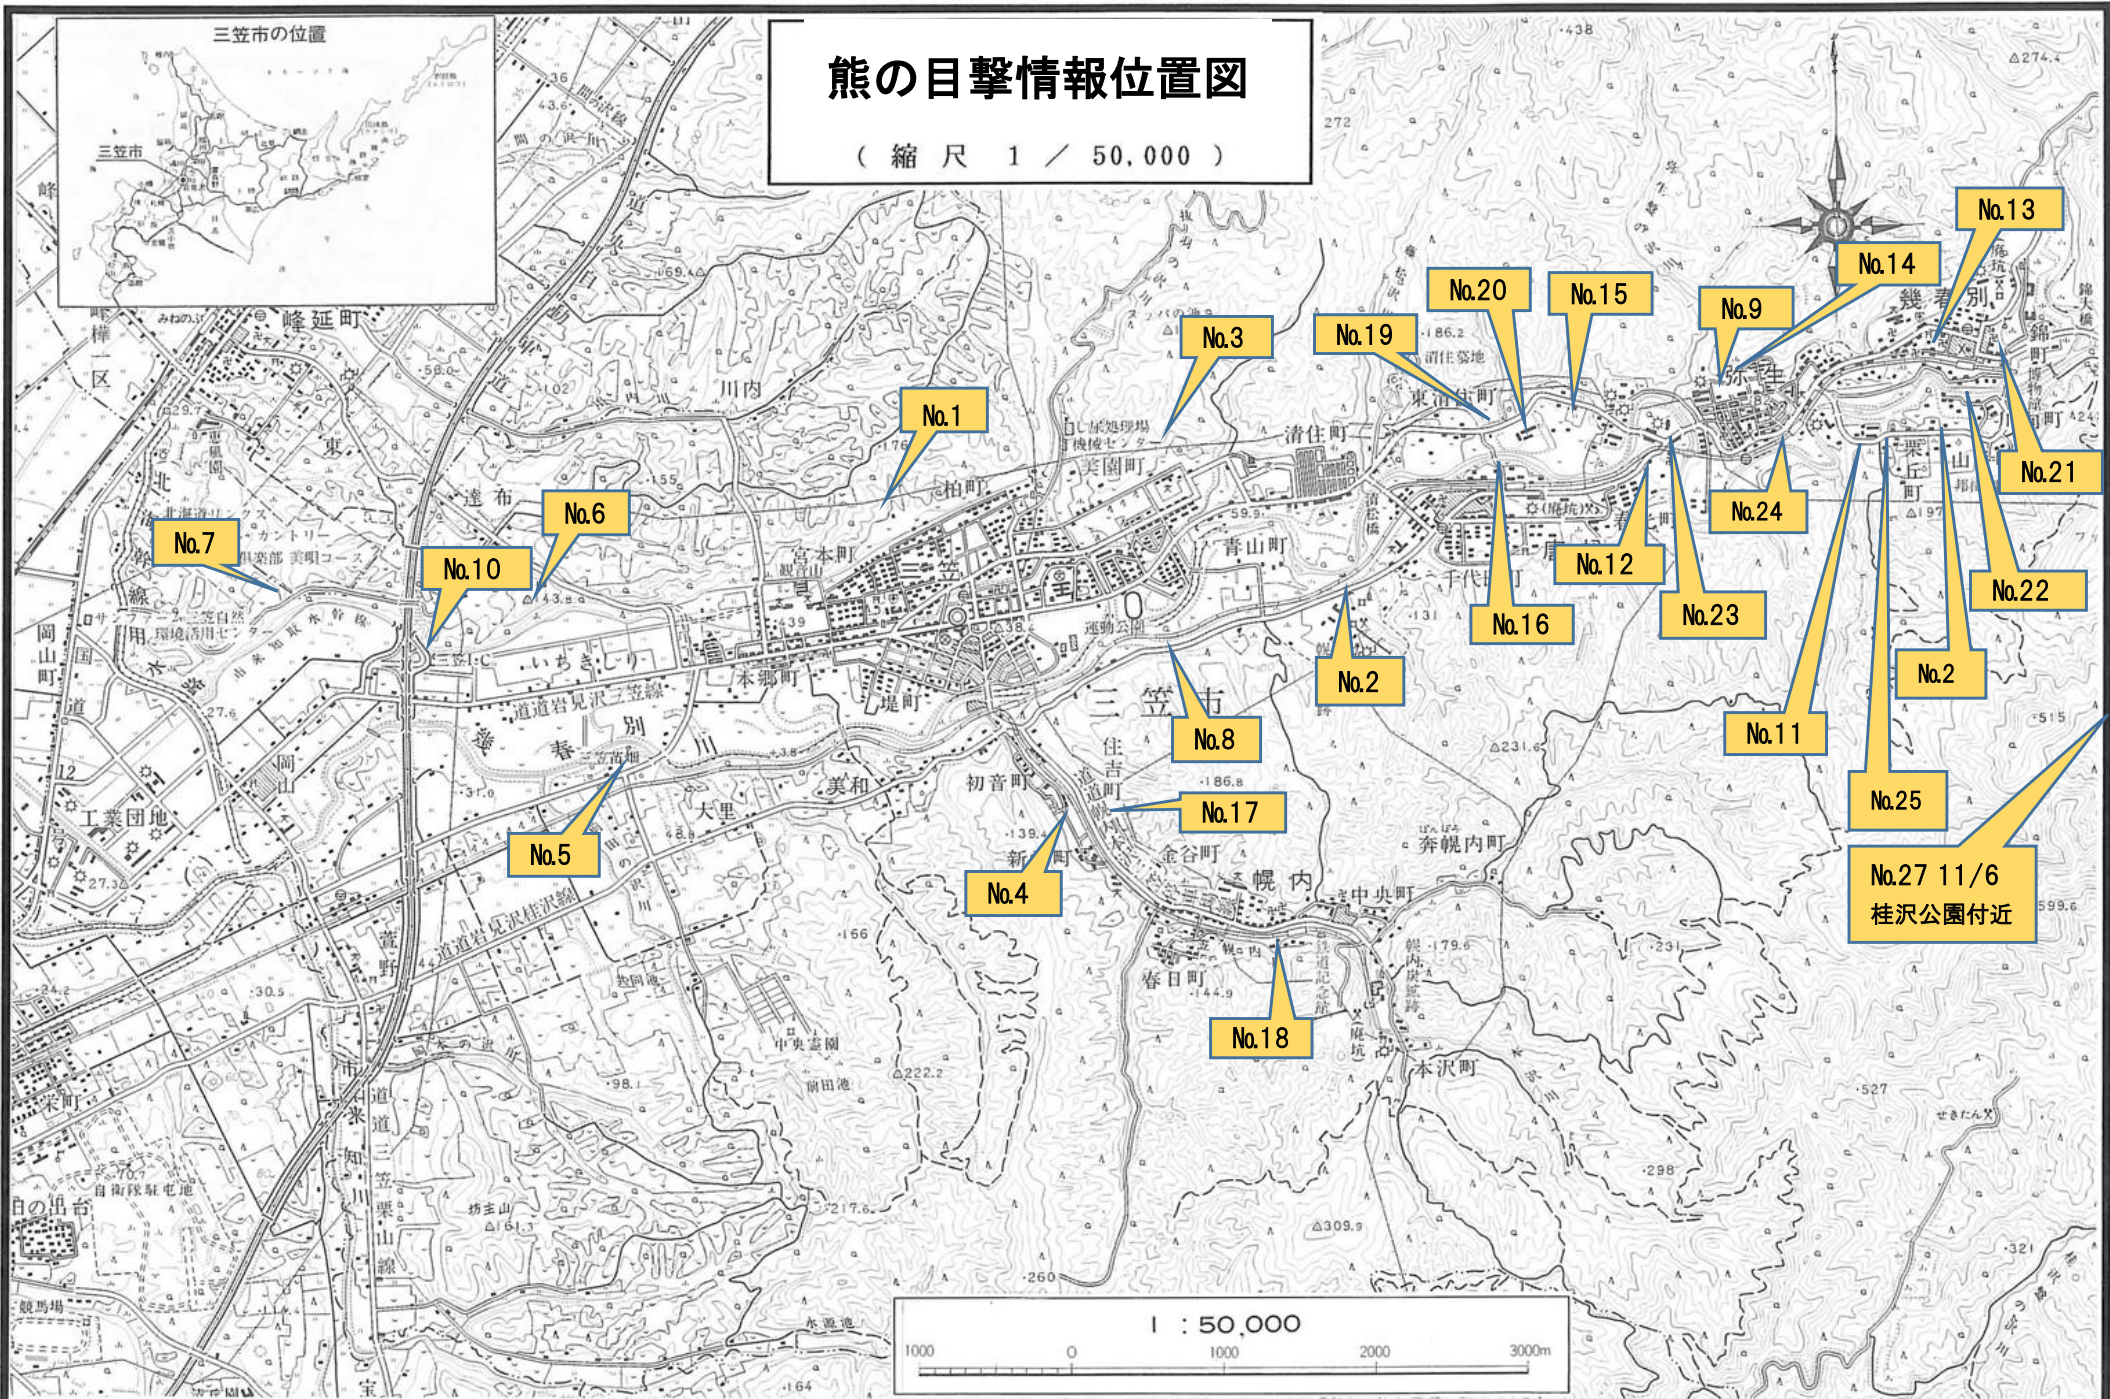

熊の目撃情報位置図

(縮尺 1 / 50,000)

三笠市の位置

No.7

No.10

No.6

No.1

No.3

No.19

No.20

No.15

No.9

No.14

No.13

No.21

No.22

No.2

No.11

No.25

No.27 11/6
桂沢公園付近

No.5

No.4

No.8

No.17

No.2

No.12

No.23

No.16

No.18

1 : 50,000