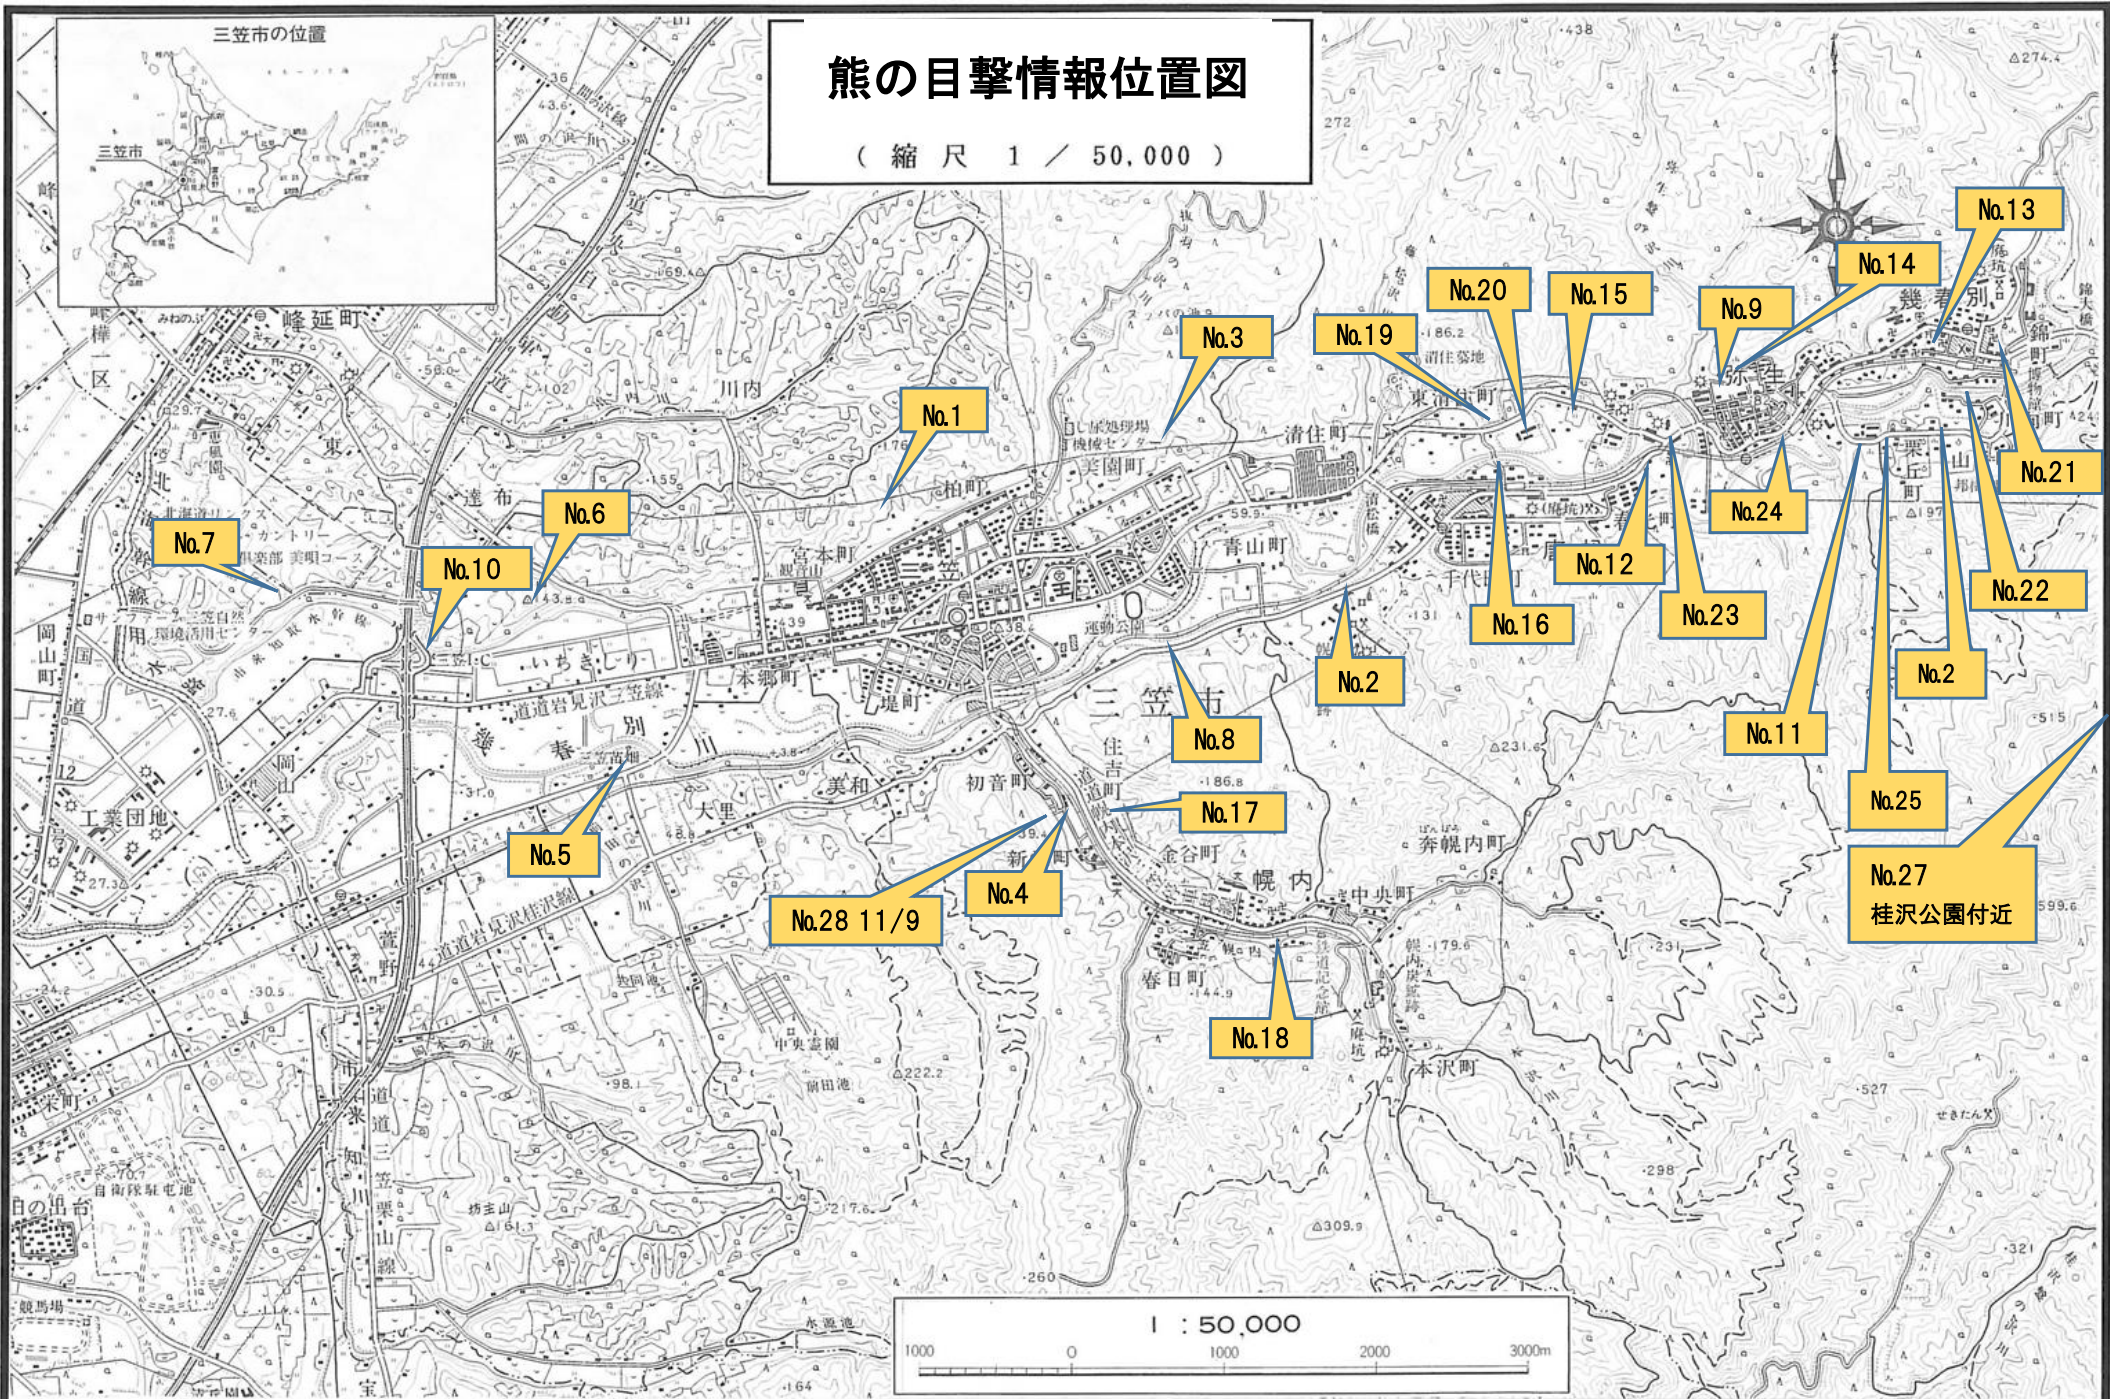

熊の目撃情報位置図

(縮尺 1 / 50,000)

三笠市の位置

No.7

No.10

No.6

No.1

No.3

No.19

No.20

No.15

No.9

No.14

No.13

No.21

No.22

No.2

No.25

No.27
桂沢公園付近

No.11

No.23

No.12

No.16

No.2

No.8

No.17

No.4

No.28 11/9

No.18

1 : 50,000