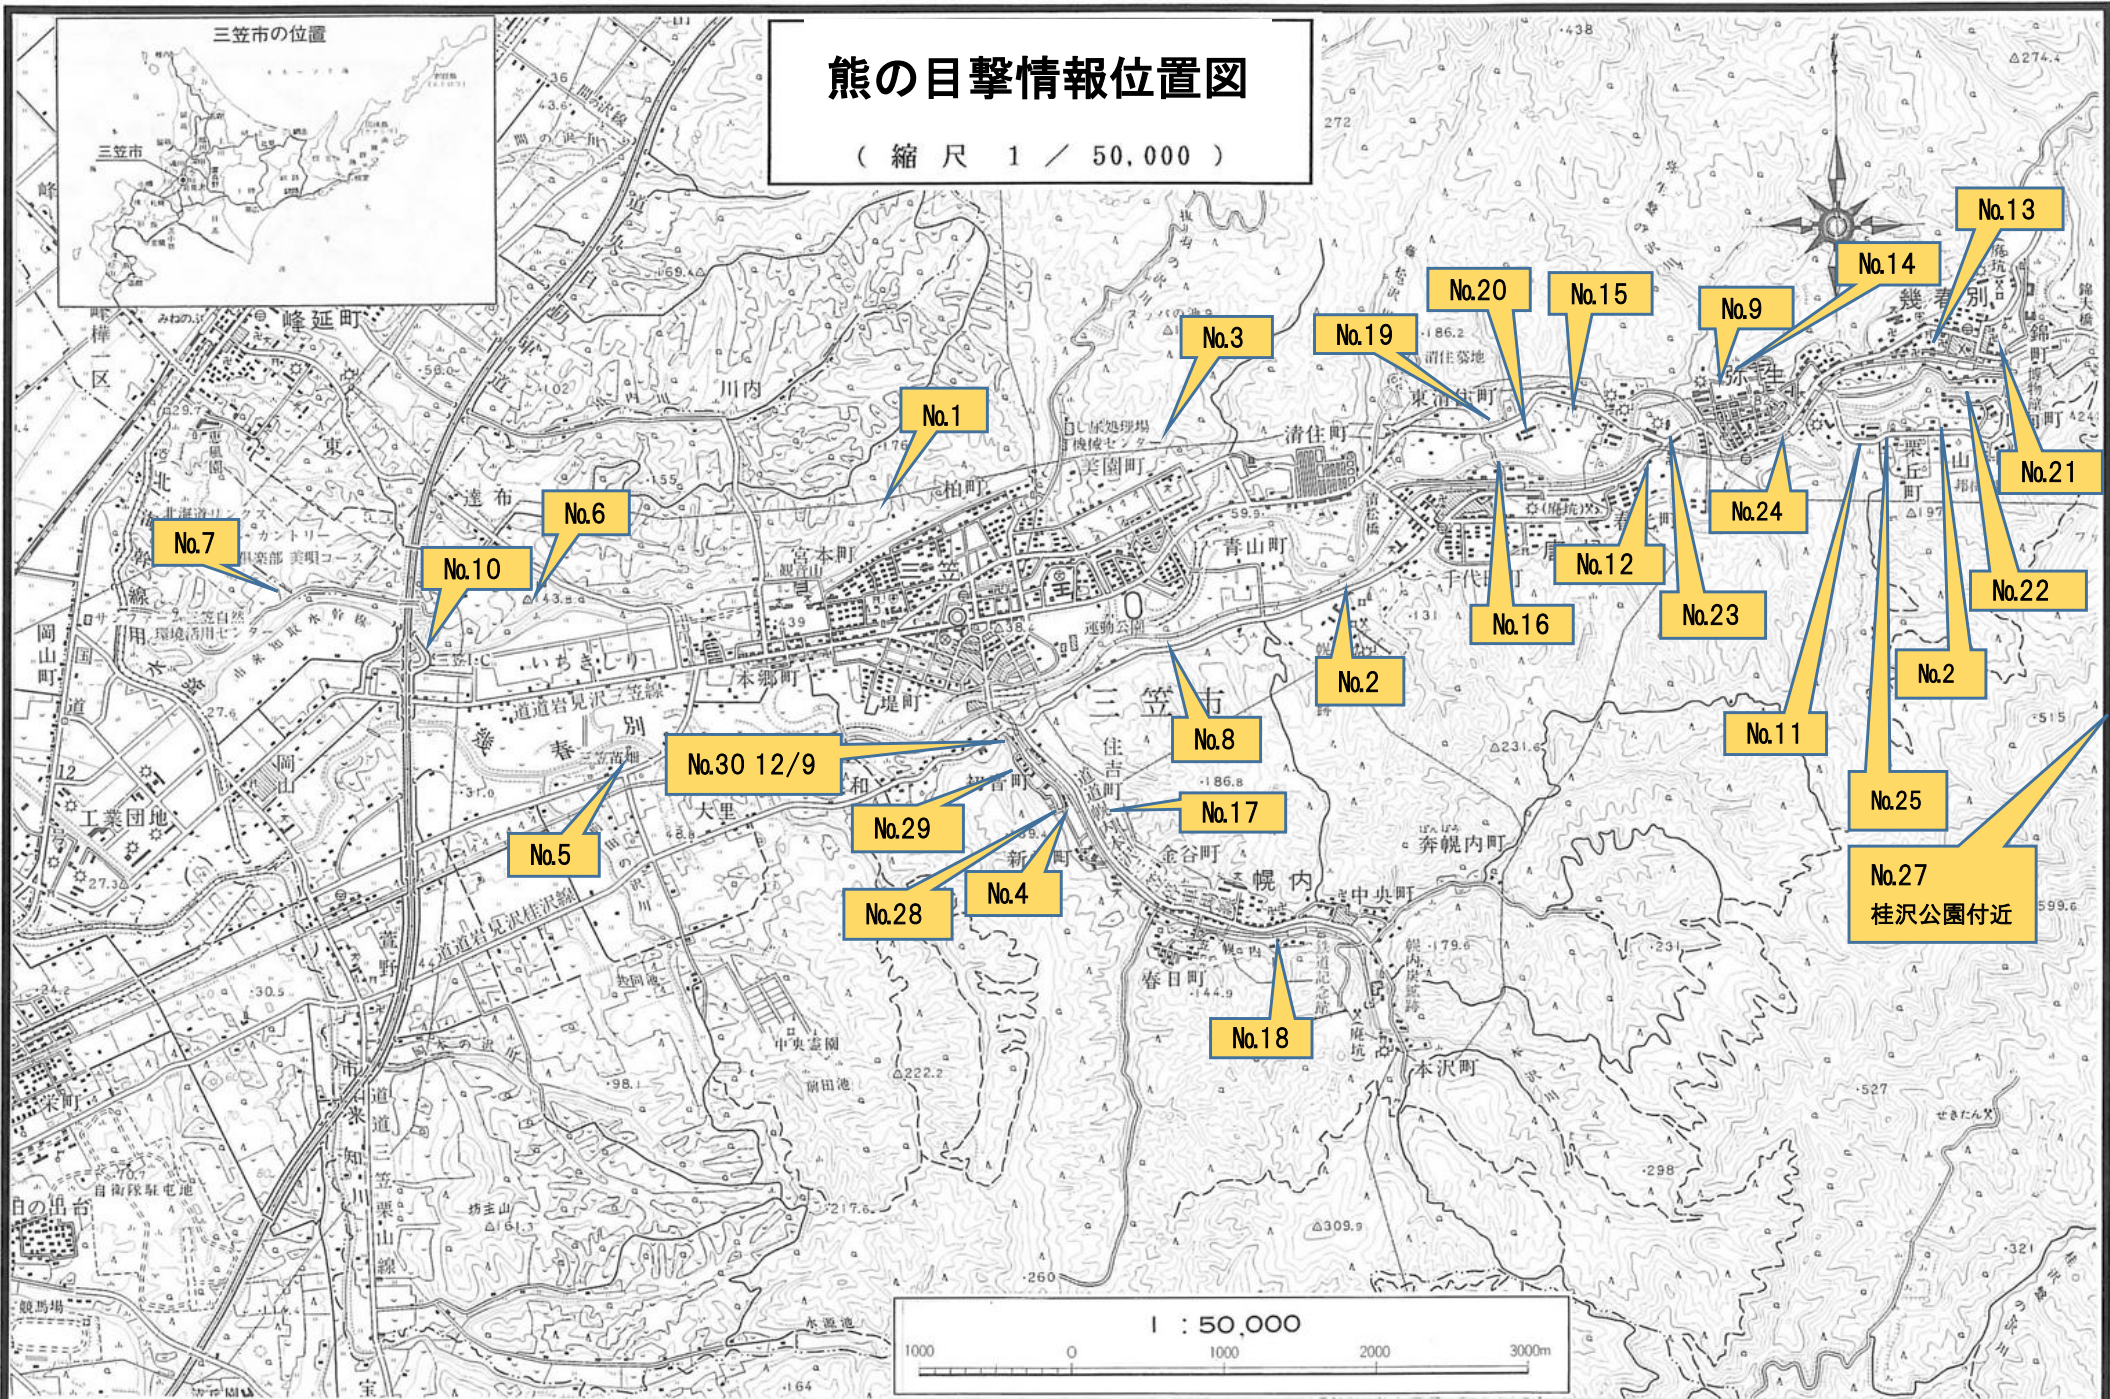

熊の目撃情報位置図

(縮尺 1 / 50,000)

三笠市の位置

No.7

No.10

No.6

No.1

No.3

No.19

No.20

No.15

No.9

No.14

No.13

No.21

No.22

No.2

No.25

No.27
桂沢公園付近

No.11

No.23

No.12

No.16

No.2

No.8

No.17

No.29

No.28

No.4

No.30 12/9

No.5

No.18