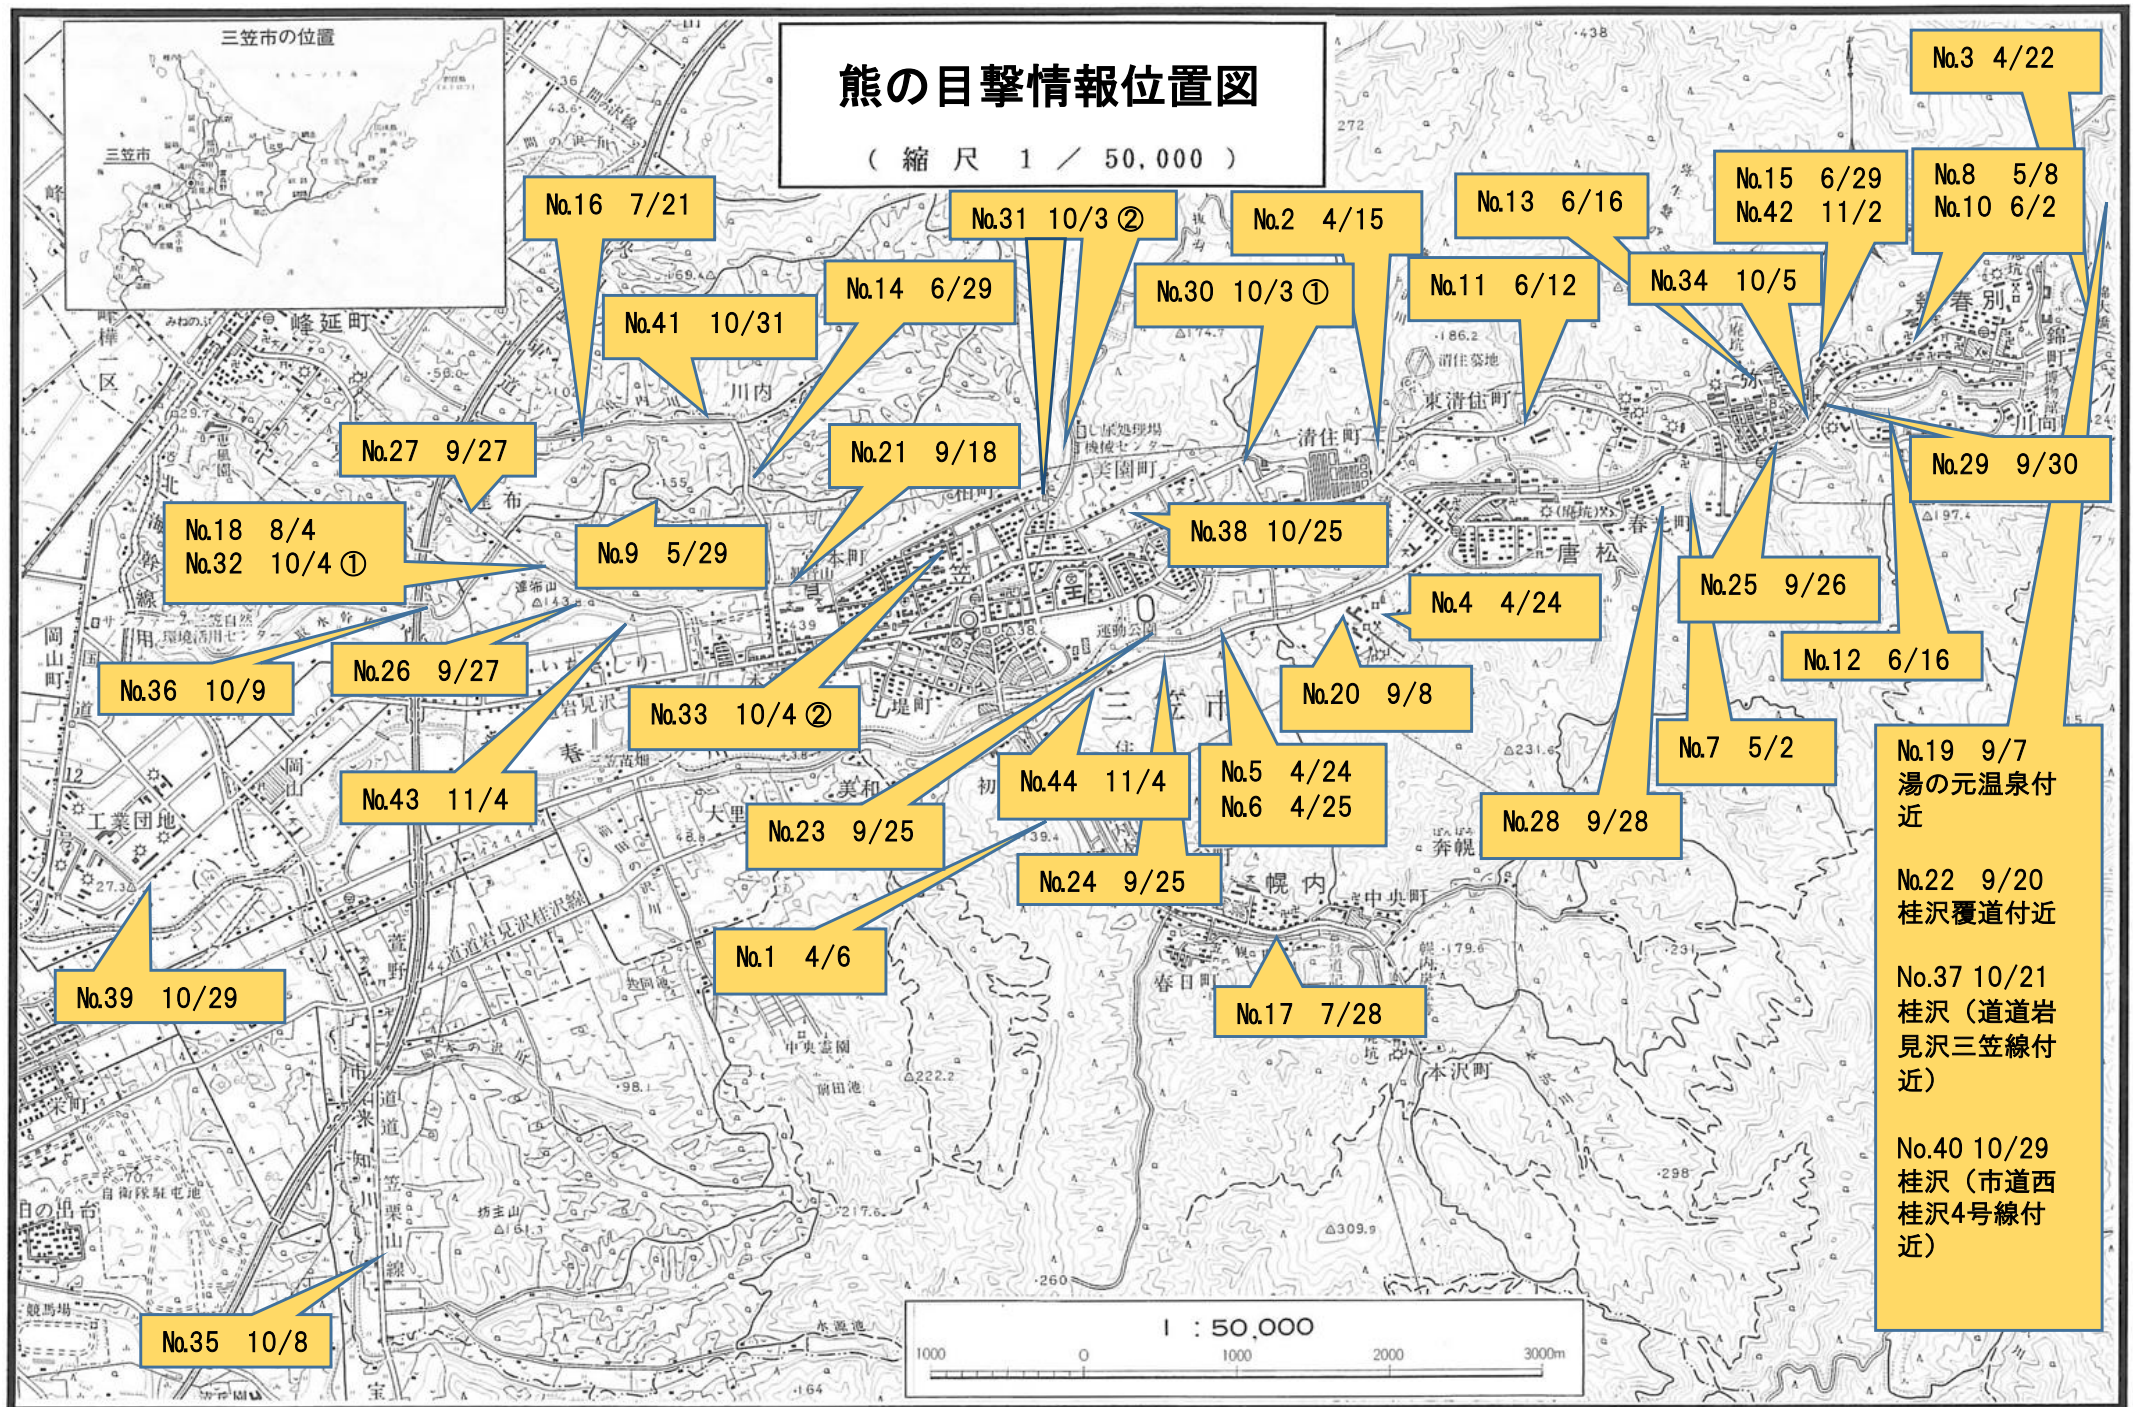

熊の目撃情報位置図

(縮尺 1 / 50,000)

No.3 4/22

No.15 6/29
No.42 11/2

No.8 5/8
No.10 6/2

No.16 7/21

No.31 10/3 ②

No.2 4/15

No.13 6/16

No.34 10/5

No.14 6/29

No.30 10/3 ①

No.11 6/12

No.41 10/31

No.21 9/18

No.27 9/27

No.18 8/4
No.32 10/4 ①

No.9 5/29

No.38 10/25

No.29 9/30

No.4 4/24

No.25 9/26

No.12 6/16

No.36 10/9

No.28 9/28

No.19 9/7
湯の元温泉付近

No.22 9/20
桂沢覆道付近

No.37 10/21
桂沢(道道岩見沢三笠線付近)

No.40 10/29
桂沢(市道西桂沢4号線付近)

No.24 9/25

No.1 4/6

No.17 7/28